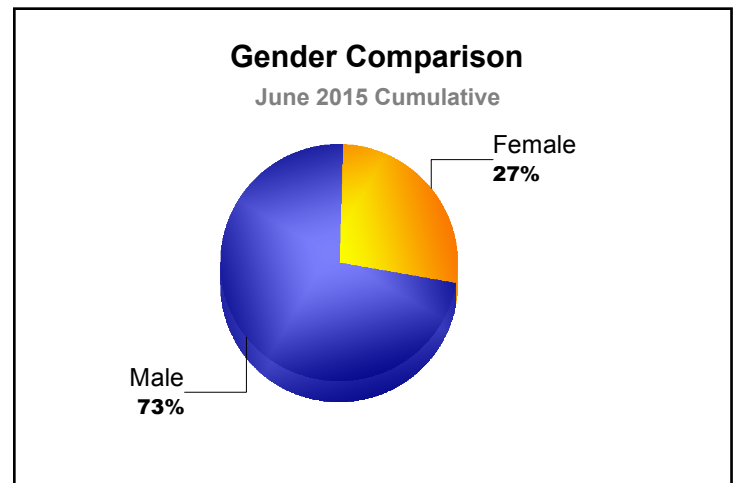

| Year           | New Clubs | Dropped Clubs | Gain/ Loss Clubs | New Members | Charter Members | Reinstate Members | Transfer Members | Total Member Added | Total Members Dropped | Gain/ Loss Members |
|----------------|-----------|---------------|------------------|-------------|-----------------|-------------------|------------------|--------------------|-----------------------|--------------------|
| 2010-2011      | 11        | -1            | 10               | 256         | 226             | 406               | 16               | 904                | -782                  | 122                |
| 2011-2012      | 11        | -2            | 9                | 589         | 221             | 71                | 8                | 889                | -247                  | 642                |
| 2012-2013      | 9         | -16           | -7               | 237         | 190             | 160               | 3                | 590                | -1028                 | -438               |
| 2013-2014      | 3         | -19           | -16              | 292         | 120             | 22                | 15               | 449                | -670                  | -221               |
| 2014-2015      | 10        | -2            | 8                | 295         | 297             | 14                | 6                | 612                | -277                  | 335                |
| <b>Average</b> | <b>9</b>  | <b>-8</b>     | <b>1</b>         | <b>334</b>  | <b>211</b>      | <b>135</b>        | <b>10</b>        | <b>689</b>         | <b>-601</b>           | <b>88</b>          |