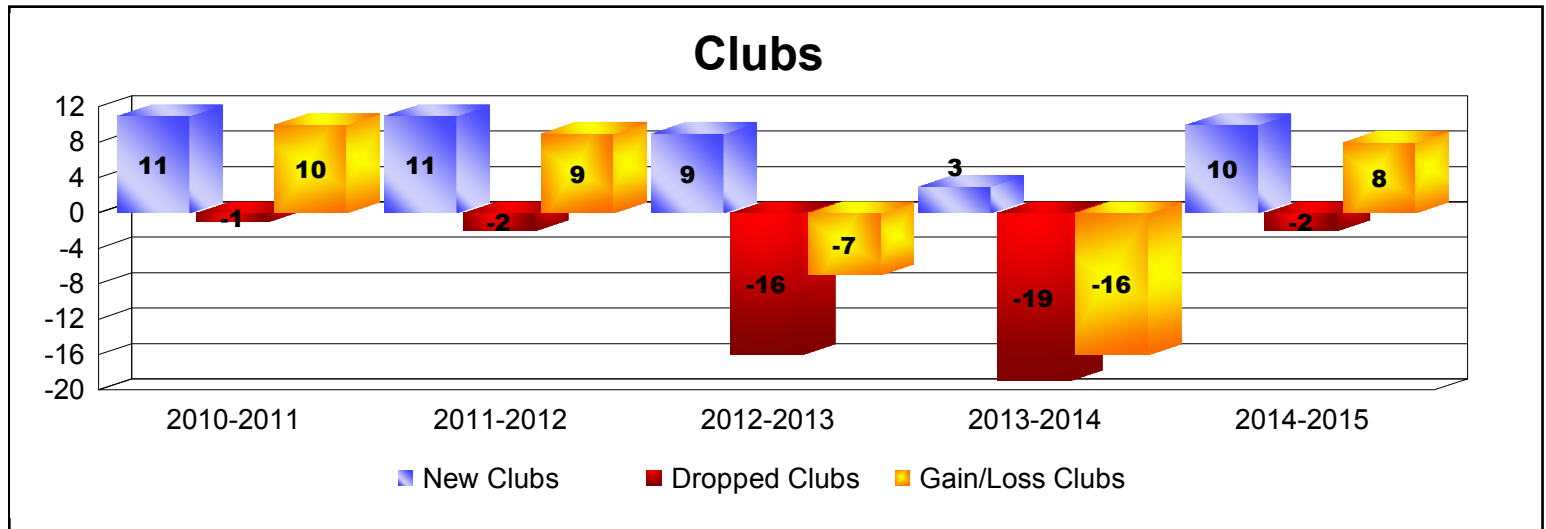

| Year           | New Clubs | Dropped Clubs | Gain/ Loss Clubs | New Members | Charter Members | Reinstate Members | Transfer Members | Total Member Added | Total Members Dropped | Gain/ Loss Members |
|----------------|-----------|---------------|------------------|-------------|-----------------|-------------------|------------------|--------------------|-----------------------|--------------------|
| 2010-2011      | 11        | -1            | 10               | 256         | 226             | 406               | 16               | 904                | -782                  | 122                |
| 2011-2012      | 11        | -2            | 9                | 589         | 221             | 71                | 8                | 889                | -247                  | 642                |
| 2012-2013      | 9         | -16           | -7               | 237         | 190             | 160               | 3                | 590                | -1028                 | -438               |
| 2013-2014      | 3         | -19           | -16              | 292         | 120             | 22                | 15               | 449                | -670                  | -221               |
| 2014-2015      | 10        | -2            | 8                | 295         | 297             | 14                | 6                | 612                | -277                  | 335                |
| <b>Average</b> | <b>9</b>  | <b>-8</b>     | <b>1</b>         | <b>334</b>  | <b>211</b>      | <b>135</b>        | <b>10</b>        | <b>689</b>         | <b>-601</b>           | <b>88</b>          |