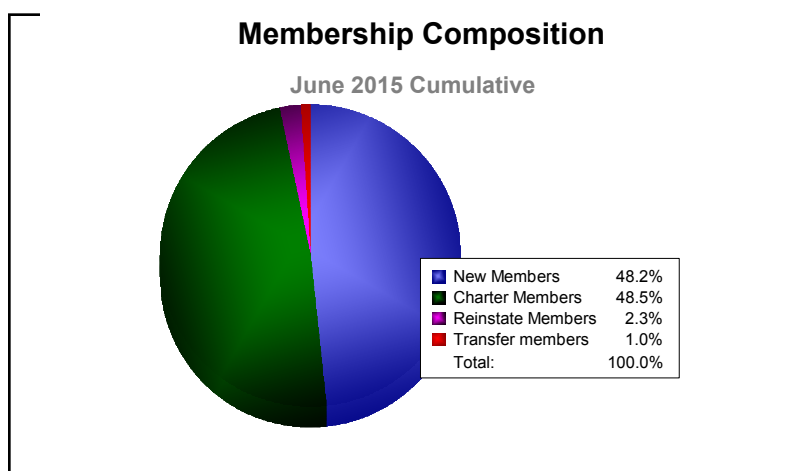

| Year           | New Clubs | Dropped Clubs | Gain/ Loss Clubs | New Members | Charter Members | Reinstate Members | Transfer Members | Total Member Added | Total Members Dropped | Gain/ Loss Members |
|----------------|-----------|---------------|------------------|-------------|-----------------|-------------------|------------------|--------------------|-----------------------|--------------------|
| 2010-2011      | 11        | -1            | 10               | 256         | 226             | 406               | 16               | 904                | -782                  | 122                |
| 2011-2012      | 11        | -2            | 9                | 589         | 221             | 71                | 8                | 889                | -247                  | 642                |
| 2012-2013      | 9         | -16           | -7               | 237         | 190             | 160               | 3                | 590                | -1028                 | -438               |
| 2013-2014      | 3         | -19           | -16              | 292         | 120             | 22                | 15               | 449                | -670                  | -221               |
| 2014-2015      | 10        | -2            | 8                | 295         | 297             | 14                | 6                | 612                | -277                  | 335                |
| <b>Average</b> | <b>9</b>  | <b>-8</b>     | <b>1</b>         | <b>334</b>  | <b>211</b>      | <b>135</b>        | <b>10</b>        | <b>689</b>         | <b>-601</b>           | <b>88</b>          |