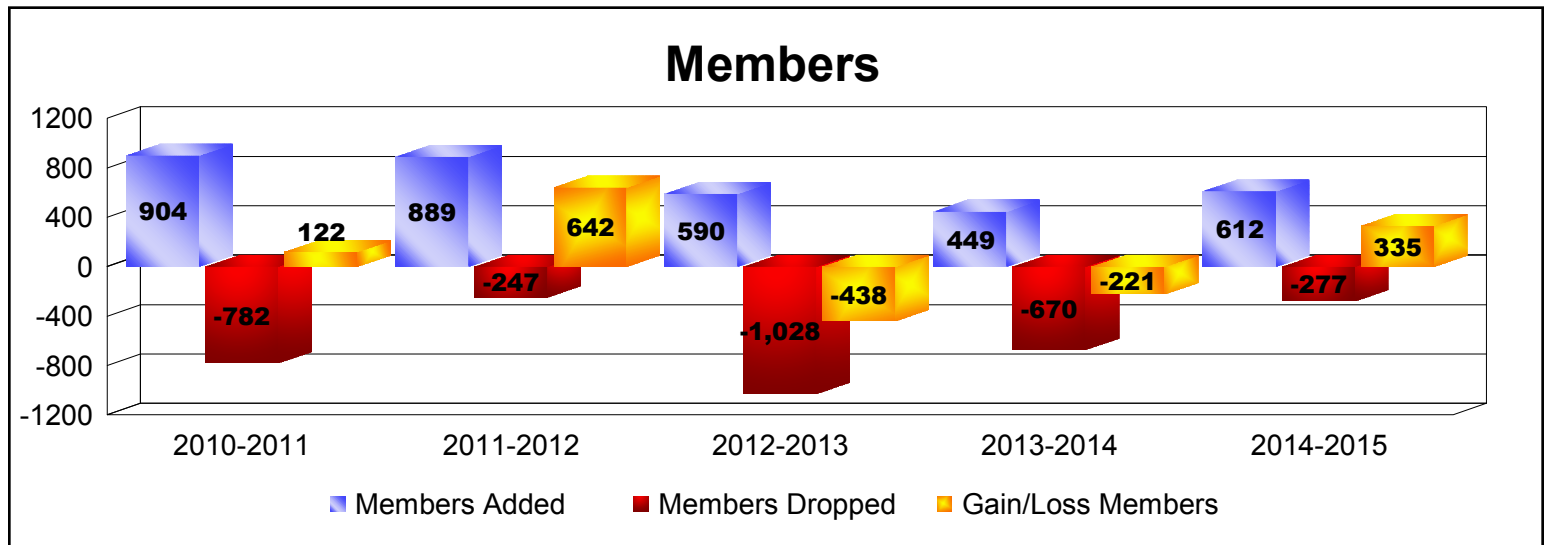

| Year           | New Clubs | Dropped Clubs | Gain/ Loss Clubs | New Members | Charter Members | Reinstate Members | Transfer Members | Total Member Added | Total Members Dropped | Gain/ Loss Members |
|----------------|-----------|---------------|------------------|-------------|-----------------|-------------------|------------------|--------------------|-----------------------|--------------------|
| 2010-2011      | 11        | -1            | 10               | 256         | 226             | 406               | 16               | 904                | -782                  | 122                |
| 2011-2012      | 11        | -2            | 9                | 589         | 221             | 71                | 8                | 889                | -247                  | 642                |
| 2012-2013      | 9         | -16           | -7               | 237         | 190             | 160               | 3                | 590                | -1028                 | -438               |
| 2013-2014      | 3         | -19           | -16              | 292         | 120             | 22                | 15               | 449                | -670                  | -221               |
| 2014-2015      | 10        | -2            | 8                | 295         | 297             | 14                | 6                | 612                | -277                  | 335                |
| <b>Average</b> | <b>9</b>  | <b>-8</b>     | <b>1</b>         | <b>334</b>  | <b>211</b>      | <b>135</b>        | <b>10</b>        | <b>689</b>         | <b>-601</b>           | <b>88</b>          |